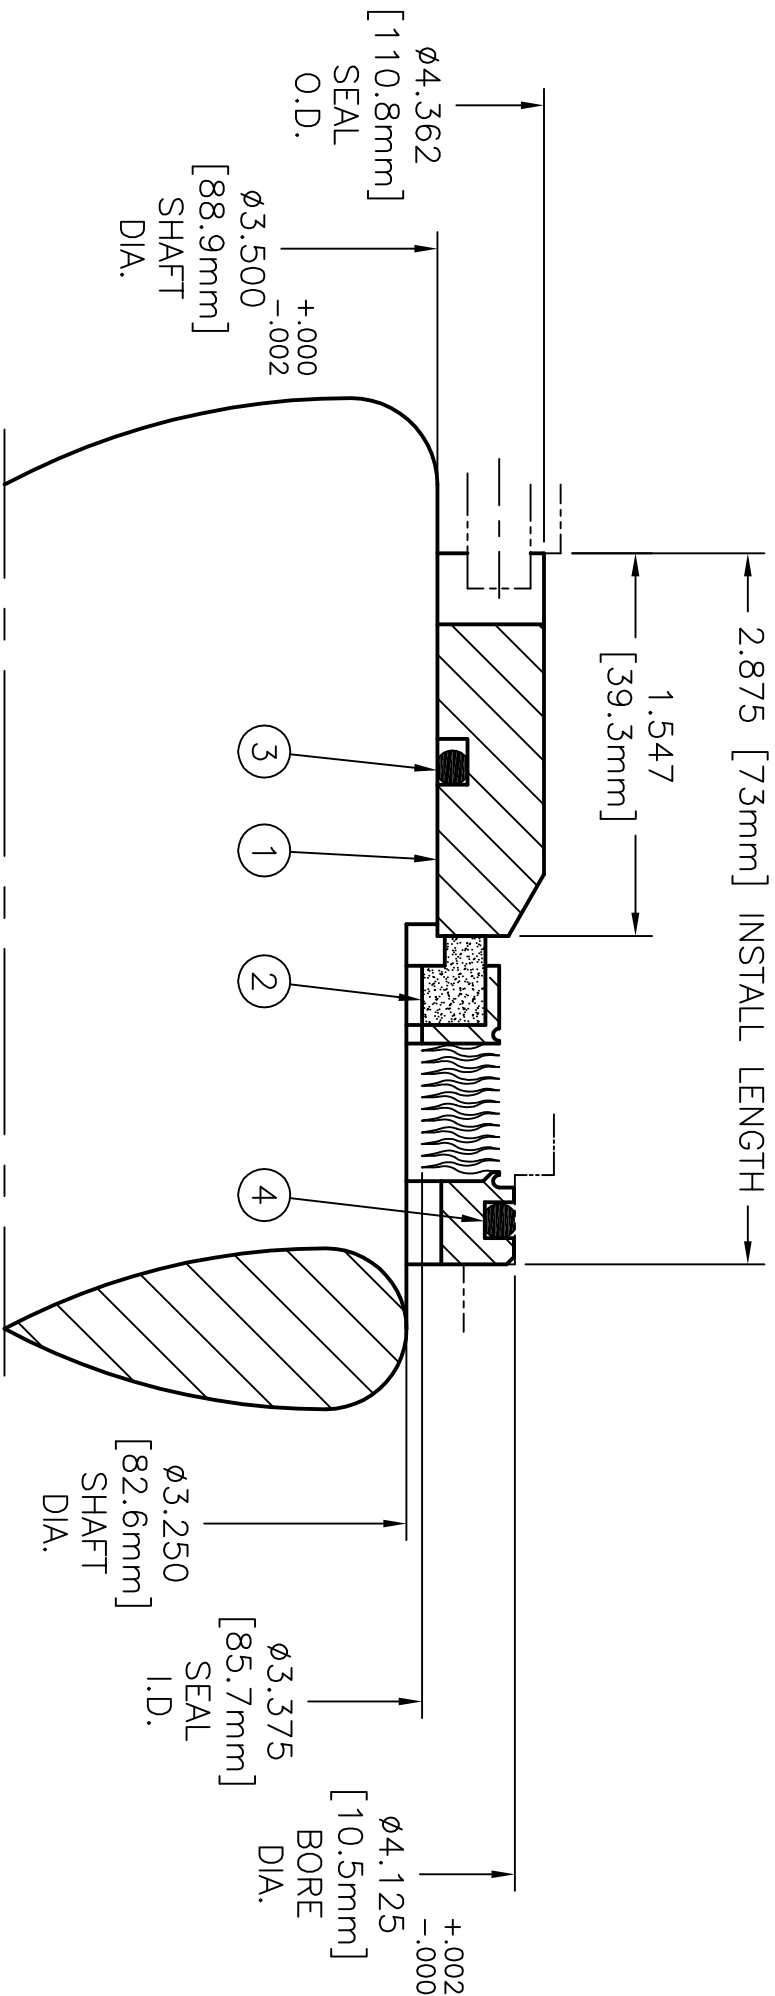

ITEM	PART NAME	PART NUMBER	QTY	MATERIAL
1	ROTATING MATING RING	FS19256-R03	1	17-4 S.S.
2	STATIONARY BELLOWS ASS'Y	FS19257-52	1	CARBON/17-4/AM350/316/NEOPRENE
3	ROTATING MATING RING PKG.	FS568-238	1	NEOPRENE
4	STATIONARY BELLOWS PKG (PART OF ITEM #2)	FS568-241	1	NEOPRENE

CUSTOMER:	JOB# S106118
LOCATION:	
PRODUCT:	
TEMP.:	
PRESSURE:	
SPEED:	
SEAL CODE:	

SPECIAL STATIONARY BELLOWS
COMPONENT SEAL FOR
FRICK SCREW COMPRESSOR

FLEX-A-SEAL, INC.	SIZE
P.O. BOX 184/ 1 JACKSON ST. ESSEX JUNCTION, VT 05453 (802) 878-8307	
DRAWING NO.: FS55357	REV.